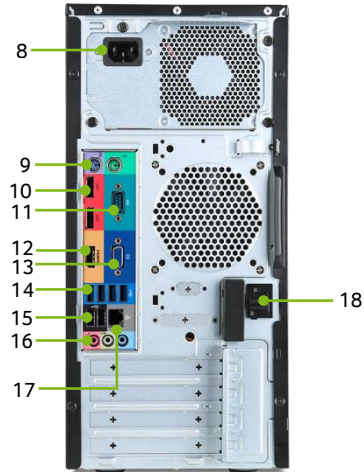

SPECIFICATIONS **Veriton** **M6650G/M4650G**

Product views	1. Optical media drive 2. Microphone jack 3. Two USB 3.0 ports 4. One button recovery 5. Headset/speaker jack	6. Two USB 2.0 ports 7. Power button 8. Power connector 9. PS/2 ports 10. DP ports	11. Serial port 12. HDMI port 13. VGA ports 14. Four USB 3.0 ports 15. Two USB 2.0 ports	16. Audio jacks 17. Ethernet (RJ-45) port 18. Serial/Parallel port (optional)
Operating system^{1,2}	Windows 10 Pro 64-bit Windows 10 Home 64-bit FreeDOS™ Linpus Lite Linux			
CPU and chipset¹	7th generation Intel® Core™ i7 vPro processors, Intel® HD Graphics 630 7th generation Intel® Core™ i5 vPro processors, Intel® HD Graphics 630 7th generation Intel® Core™ i5 processors, Intel® HD Graphics 630 7th generation Intel® Core™ i3 processors, Intel® HD Graphics 630 Intel® Pentium® processors, Intel® HD Graphics 630 / 610 Intel® Celeron® processors, Intel® HD Graphics 610 Chipset: Intel® Q270 Express Chipset (M6650G only) Chipset: Intel® B250 Express Chipset (M4650G only)			
Memory^{1,3,4}	16 GB / 8 GB / 4 GB / 2 GB DDR4 2400 MHz UDIMM • Up to 64GB of Dual-channel DDR4 2400 MHz			
Storage^{1,5}	Hard disk drive • 256 GB / 128 GB 2.5-inch Solid State Drive • 2 TB / 1 TB / 500 GB 3.5-inch 7200 RPM • 256 GB M.2 2280 PCI-E SSD			
Optical media drive	16X DVD-RW drive, tray-load, M-DISC Ready™		16X DVD-ROM	
Graphics⁶	NVIDIA® GeForce® GT 720 with 2 GB DDR3 NVIDIA® GeForce® GT 710, 1 GB DDR3		AMD Radeon™ R7 430, 2 GB GDDR5	
Audio	Integrated high-definition, 5.1-channel surround sound			
Communication	WLAN: 802.11ac/a/b/g/n wireless LAN and Bluetooth® 4.0 LE		LAN: Gigabit Ethernet	
Expansion slot(s)	2 PCIe x16 slots 1 PCIe x1 slot 1 PCI slot		M. 2 slot for SSD M. 2 slot for WLAN	
Software⁷	• Office 2016 • Acer control center • Acer ProShield			
Commercial features^{8,9}	TPM v2.0 (Trusted Platform Module) (M6650G only) Intrusion alert (via BIOS) (M4650G only) One-button recovery (OBR) Kensington lock slot 2-in-1 cable and padlock slot 100% solid capacitors Hard drive password protection (via BIOS)		PXE (Preboot eXecution Environment) WOL (Wake On Lan) Intel® Active Management Technology (M6650G only) Intel® vPro™ Technology (M6650G only) RAID support (via BIOS) (M6650G only) DASH 1.1 (M4650G only) Recovery button hole (M4650G only)	
Commercial selected options¹⁰	Parallel (printer) port COM (Serial) port Multi-in-1 card reader module DisplayPort™-to-DVI adapter		Internal speaker Dust filter Dual-channel memory support TPM v2.0 (Trusted Platform Module) (M4650G only)	
Dimensions	175 (W) x 429.5 (D) x 376.5 (H) mm (6.89 x 16.91 x 14.82 inches)			
Power adapter and battery	Power supply • 500 W single-rail 12 V PFC (EuP), auto-sensing, 80PLUS Gold • 300 W single-rail 12 V PFC (EuP), auto-sensing, 80PLUS Platinum • 300 W single-rail 12 V PFC (EuP), auto-sensing, 80PLUS Bronze • 220 W single-rail 12 V PFC (EuP), auto-sensing, 80PLUS Bronze, ATX form factor			
System compliance	DMI, ENERGY STAR®, GS, PC2001, RoHS			
Options and accessories	PS/2 keyboard and mouse USB keyboard and mouse DVI-to-VGA adapter			
Certification	BSMI, CB, CE, FCC, VCCI