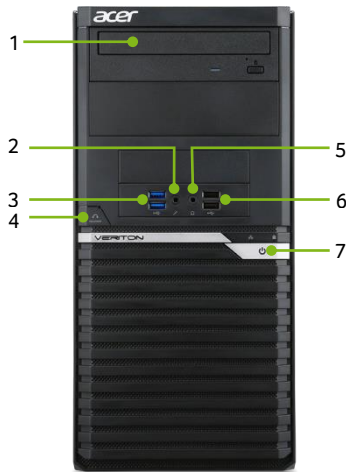

SPECIFICATIONS **Veriton** **M6650G/M4650G**

Product views	1. Optical media drive 2. Microphone jack 3. Two USB 3.0 ports 4. One button recovery 5. Headset/speaker jack	6. Two USB 2.0 ports 7. Power button 8. Power connector 9. PS/2 ports 10. DP ports	11. Serial port 12. HDMI port 13. VGA ports 14. Four USB 3.0 ports 15. Two USB 2.0 ports	16. Audio jacks 17. Ethernet (RJ-45) port 18. Serial/Parallel port (optional)
Operating system^{1,2}	Windows 10 Pro 64-bit Windows 10 Home 64-bit FreeDOS™ Linpus Lite Linux			
CPU and chipset¹	7th generation Intel® Core™ i7 vPro processors, Intel® HD Graphics 630 7th generation Intel® Core™ i5 vPro processors, Intel® HD Graphics 630 7th generation Intel® Core™ i5 processors, Intel® HD Graphics 630 7th generation Intel® Core™ i3 processors, Intel® HD Graphics 630 Intel® Pentium® processors, Intel® HD Graphics 630 / 610 Intel® Celeron® processors, Intel® HD Graphics 610 Chipset: Intel® Q270 Express Chipset (M6650G only) Chipset: Intel® B250 Express Chipset (M4650G only)			
Memory^{1,3,4}	16 GB / 8 GB / 4 GB / 2 GB DDR4 2400 MHz UDIMM • Up to 64GB of Dual-channel DDR4 2400 MHz			
Storage^{1,5}	Hard disk drive • 256 GB / 128 GB 2.5-inch Solid State Drive • 2 TB / 1 TB / 500 GB 3.5-inch 7200 RPM • 256 GB M.2 2280 PCI-E SSD			
Optical media drive	16X DVD-RW drive, tray-load, M-DISC Ready™		16X DVD-ROM	
Graphics⁶	NVIDIA® GeForce® GT 720 with 2 GB DDR3 NVIDIA® GeForce® GT 710, 1 GB DDR3		AMD Radeon™ R7 430, 2 GB GDDR5	
Audio	Integrated high-definition, 5.1-channel surround sound			
Communication	WLAN: 802.11ac/a/b/g/n wireless LAN and Bluetooth® 4.0 LE		LAN: Gigabit Ethernet	
Expansion slot(s)	2 PCIe x16 slots 1 PCIe x1 slot 1 PCI slot		M. 2 slot for SSD M. 2 slot for WLAN	
Software⁷	• Office 2016 • Acer control center • Acer ProShield			
Commercial features^{8,9}	TPM v2.0 (Trusted Platform Module) (M6650G only) Intrusion alert (via BIOS) (M4650G only) One-button recovery (OBR) Kensington lock slot 2-in-1 cable and padlock slot 100% solid capacitors Hard drive password protection (via BIOS)		PXE (Preboot eXecution Environment) WOL (Wake On Lan) Intel® Active Management Technology (M6650G only) Intel® vPro™ Technology (M6650G only) RAID support (via BIOS) (M6650G only) DASH 1.1 (M4650G only) Recovery button hole (M4650G only)	
Commercial selected options¹⁰	Parallel (printer) port COM (Serial) port Multi-in-1 card reader module DisplayPort™-to-DVI adapter		Internal speaker Dust filter Dual-channel memory support TPM v2.0 (Trusted Platform Module) (M4650G only)	
Dimensions	175 (W) x 429.5 (D) x 376.5 (H) mm (6.89 x 16.91 x 14.82 inches)			
Power adapter and battery	Power supply • 500 W single-rail 12 V PFC (EuP), auto-sensing, 80PLUS Gold • 300 W single-rail 12 V PFC (EuP), auto-sensing, 80PLUS Platinum • 300 W single-rail 12 V PFC (EuP), auto-sensing, 80PLUS Bronze • 220 W single-rail 12 V PFC (EuP), auto-sensing, 80PLUS Bronze, ATX form factor			
System compliance	DMI, ENERGY STAR®, GS, PC2001, RoHS			
Options and accessories	PS/2 keyboard and mouse USB keyboard and mouse DVI-to-VGA adapter			
Certification	BSMI, CB, CE, FCC, VCCI